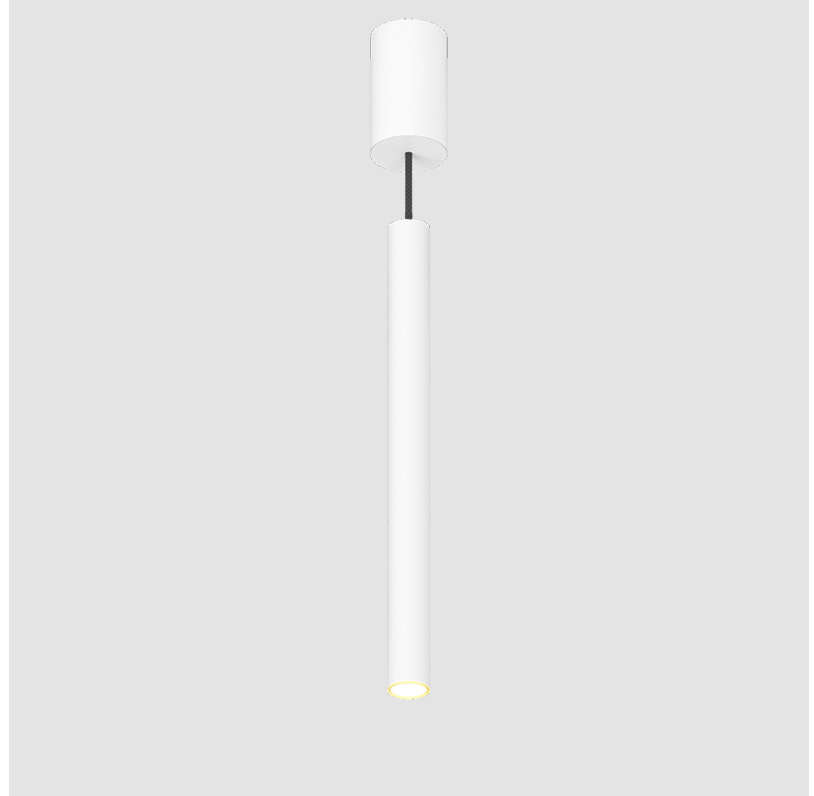

HANGOVER MONOPOINT SURFACE CANOPY SUSPENSION

PROJECT
TYPE
SPECIFIER
QUANTITY
DATE

A300155-

base number	Color Temperature	Finishes (Diamond)	Finishes (Triangle)	Finishes (Circle)	Reflector Options	Shine Ring	Cable Options
-------------	-------------------	--------------------	---------------------	-------------------	-------------------	------------	---------------

GENERAL

Series: Hangover
Subseries: Hangover Monopoint Surface Canopy
Brand: Prolicht
Division: Architectural
Mounting Type: Suspension
Mounting Location: Ceiling
Subcategory: Pendant

PHYSICAL

Shape: Cylinder
Diameter (mm): 40
Diameter (in): 1 9/16
Height (mm): 450
Height (in): 17 13/16
Max. Overall Height (mm): 2450
Max. Overall Height (in): 96 7/16
Light Distribution: Downlight
Diffuser: Shine Ring 0-6
Fixture Finish: SSR / BKV / CWI / CRY / HAB / UFT / ITA / RUA / FTG / MYG / LOD / PUS / FRO / FUP / KIA / POP / BLS / SPG / MEY / GOH / GUM / CHC / COM / ABZ / JAG / OBR / MOS / ROR
Fixture Material: Aluminum
Cable Details: 2000mm / 6000mm Cable in White / Black / Orange / Red

OPTICAL

Reflector: 40 / 50

RATINGS AND CERTIFICATIONS

Certified By: Certified for North American Standards
IP rating: IP20

HANGOVER MONOPOINT SURFACE CANOPY SUSPENSION

A300155-

PROJECT
TYPE
SPECIFIER
QUANTITY
DATE

GENERAL

Series: Hangover
 Subseries: Hangover Monopoint Surface Canopy
 Brand: Prolicht
 Division: Architectural
 Mounting Type: Suspension
 Mounting Location: Ceiling
 Subcategory: Pendant

PHYSICAL

Shape: Cylinder
 Diameter (mm): 75
 Diameter (in): 2 ¹⁵/₁₆
 Height (mm): 450
 Height (in): 17 ¹¹/₁₆
 Max. Overall Height (mm): 2450
 Max. Overall Height (in): 96 ⁷/₁₆
 Light Distribution: Downlight
 Diffuser: Shine Ring 0-6
 Fixture Finish: SSR / BKV / CWI / CRY / HAB / UFT / ITA / RUA / FTG / MYG / LOD / PUS / FRO / FUP / KIA / POP / BLS / SPG / MEY / GOH / GUM / CHC / COM / ABZ / JAG / OBR / MOS / ROR
 Fixture Material: Aluminum
 Cable Details: 2000mm / 6000mm Cable in White / Black / Orange / Red